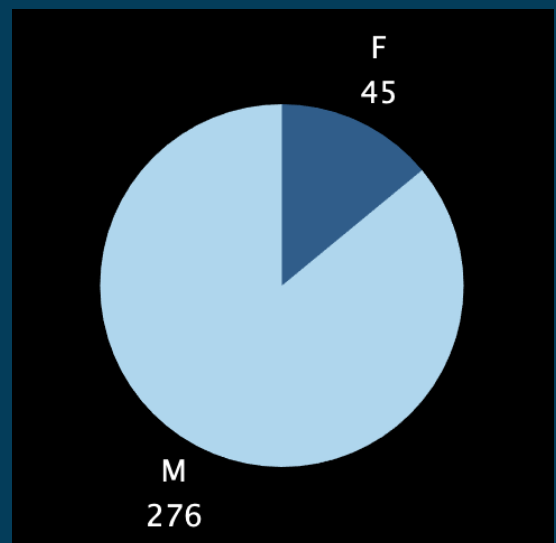

THE CAPITOL HILL SIEGE

SNAPSHOT

Program on
Extremism

Number of Federal Cases: **321**

Last Updated: **March 18, 2021**

Number of Cases by State of Residence

Age at Time of Arrest

Social Media Used As Evidence

Gender

Note: The data depicted were collected from federal cases only. A collection of individuals charged in the District of Columbia is available on the Program on Extremism's website, but data were not gathered from these cases due to inconsistencies in available documents and reporting. This infographic is updated periodically and may not reflect the most up-to-date numbers on The Program on Extremism's website. State of Residence was unknown for 1 individual and ages could not be verified for 53 individuals.