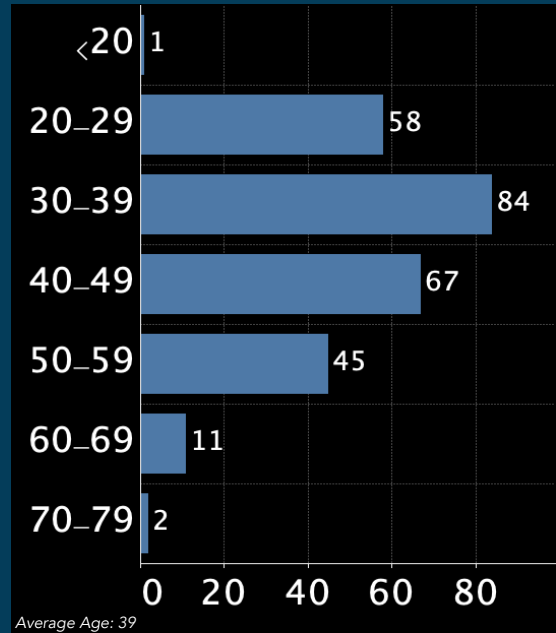

THE CAPITOL HILL SIEGE

SNAPSHOT

Program on
Extremism

Number of Federal Cases: **321**

Last Updated: **March 18, 2021**

Number of Cases by State of Residence

Age at Time of Arrest

Social Media Used As Evidence

Gender

Note: The data depicted were collected from federal cases only. A collection of individuals charged in the District of Columbia is available on the Program on Extremism's website, but data were not gathered from these cases due to inconsistencies in available documents and reporting. This infographic is updated periodically and may not reflect the most up-to-date numbers on The Program on Extremism's website. State of Residence was unknown for 1 individual and ages could not be verified for 53 individuals.