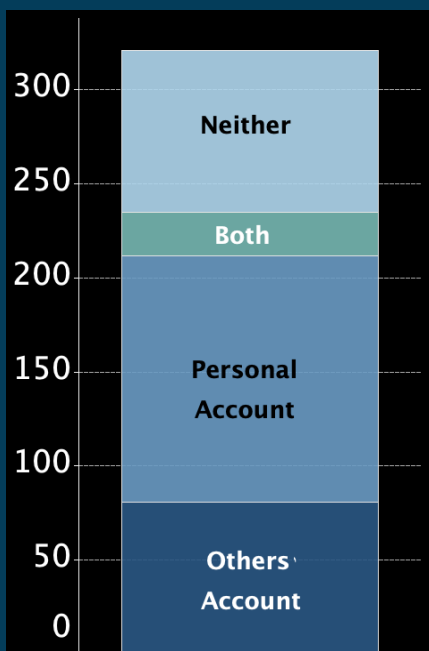

THE CAPITOL HILL SIEGE

SNAPSHOT

Program on
Extremism

Number of Federal Cases: **321**

Last Updated: **March 18, 2021**

Number of Cases by State of Residence

Age at Time of Arrest

Social Media Used As Evidence

Gender

Note: The data depicted were collected from federal cases only. A collection of individuals charged in the District of Columbia is available on the Program on Extremism's website, but data were not gathered from these cases due to inconsistencies in available documents and reporting. This infographic is updated periodically and may not reflect the most up-to-date numbers on The Program on Extremism's website. State of Residence was unknown for 1 individual and ages could not be verified for 53 individuals.