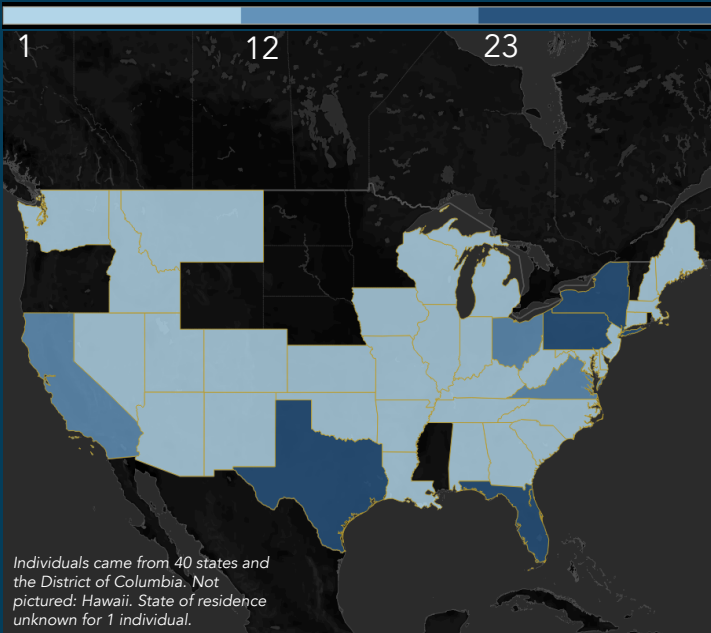

THE CAPITOL HILL SIEGE

SNAPSHOT

Program on
Extremism

Number of Federal Cases: **321**

Last Updated: **March 18, 2021**

Number of Cases by State of Residence

Age at Time of Arrest

Social Media Used As Evidence

Gender

Note: The data depicted were collected from federal cases only. A collection of individuals charged in the District of Columbia is available on the Program on Extremism's website, but data were not gathered from these cases due to inconsistencies in available documents and reporting. This infographic is updated periodically and may not reflect the most up-to-date numbers on The Program on Extremism's website. State of Residence was unknown for 1 individual and ages could not be verified for 53 individuals.