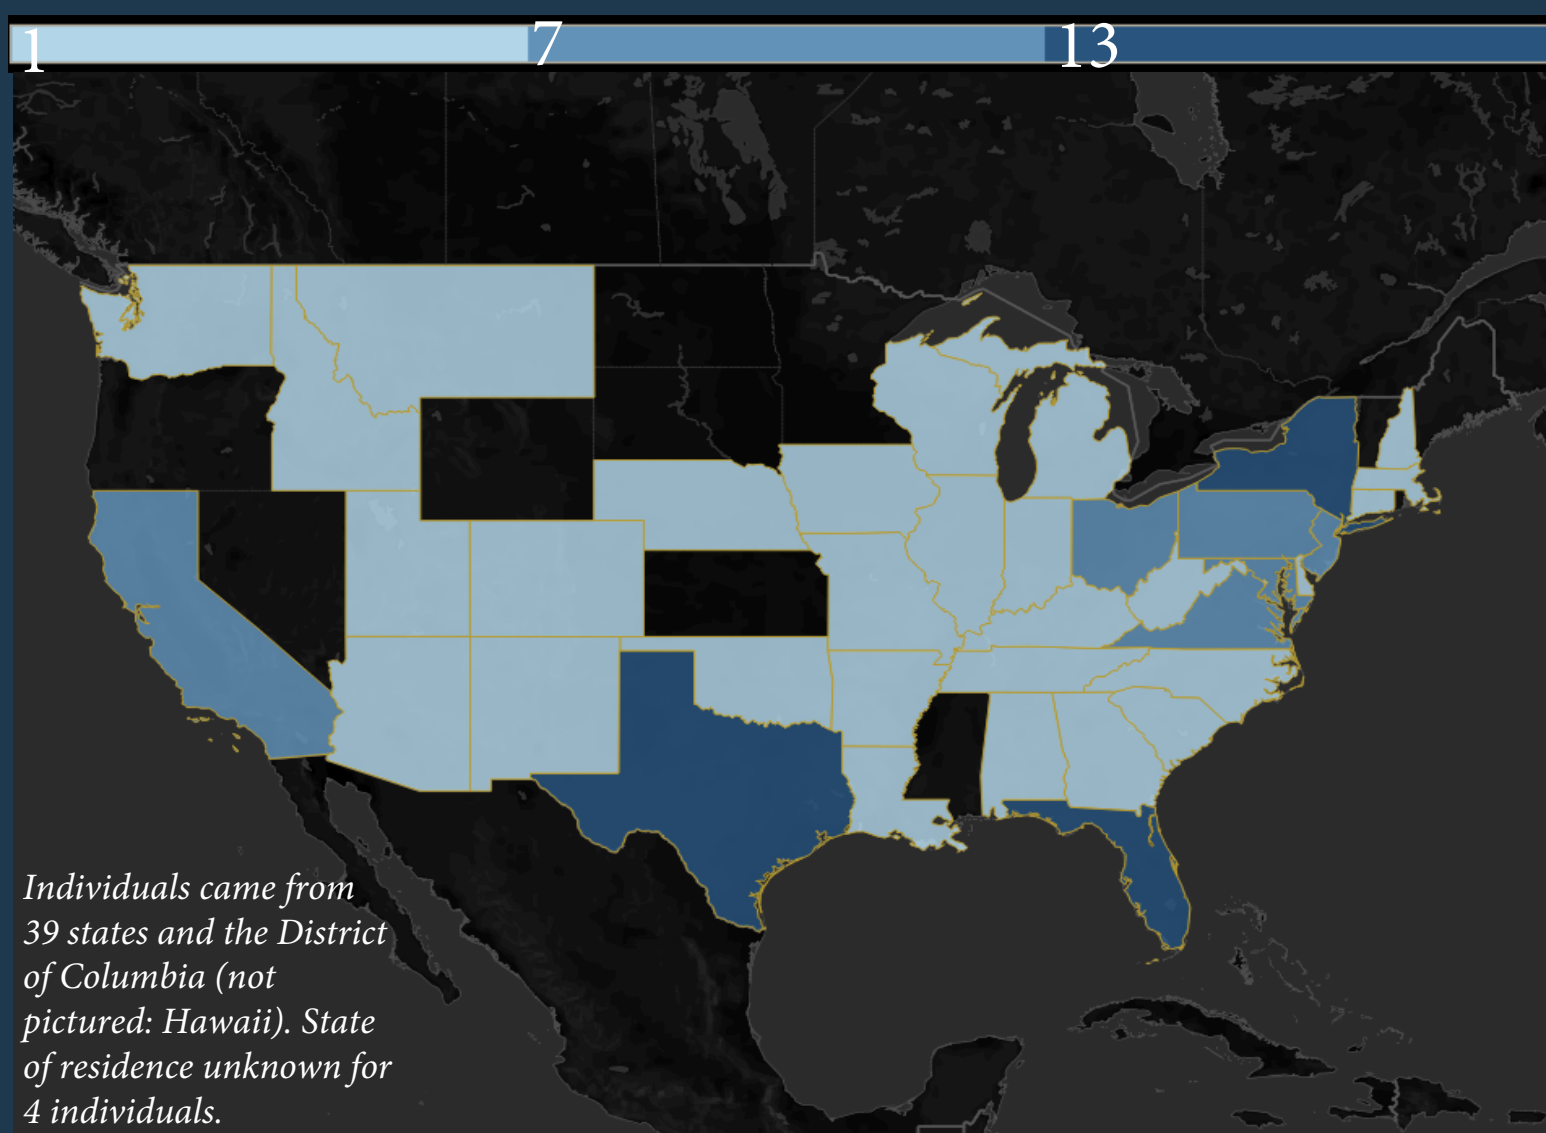

# THE CAPITOL HILL SIEGE

Updated: January 26, 2021

Program on Extremism

THE GEORGE WASHINGTON UNIVERSITY

## Number of federal cases: 154

Note: The data depicted were collected from federal cases only. A collection of individuals charged in the District of Columbia is available on the Program on Extremism's website, but data were not gathered from these cases due to inconsistencies in available documents and reporting.

## Number of Cases per State of Residence

## Age at time of arrest

Average Age: 40.  
Ages were unknown for 43 individuals.