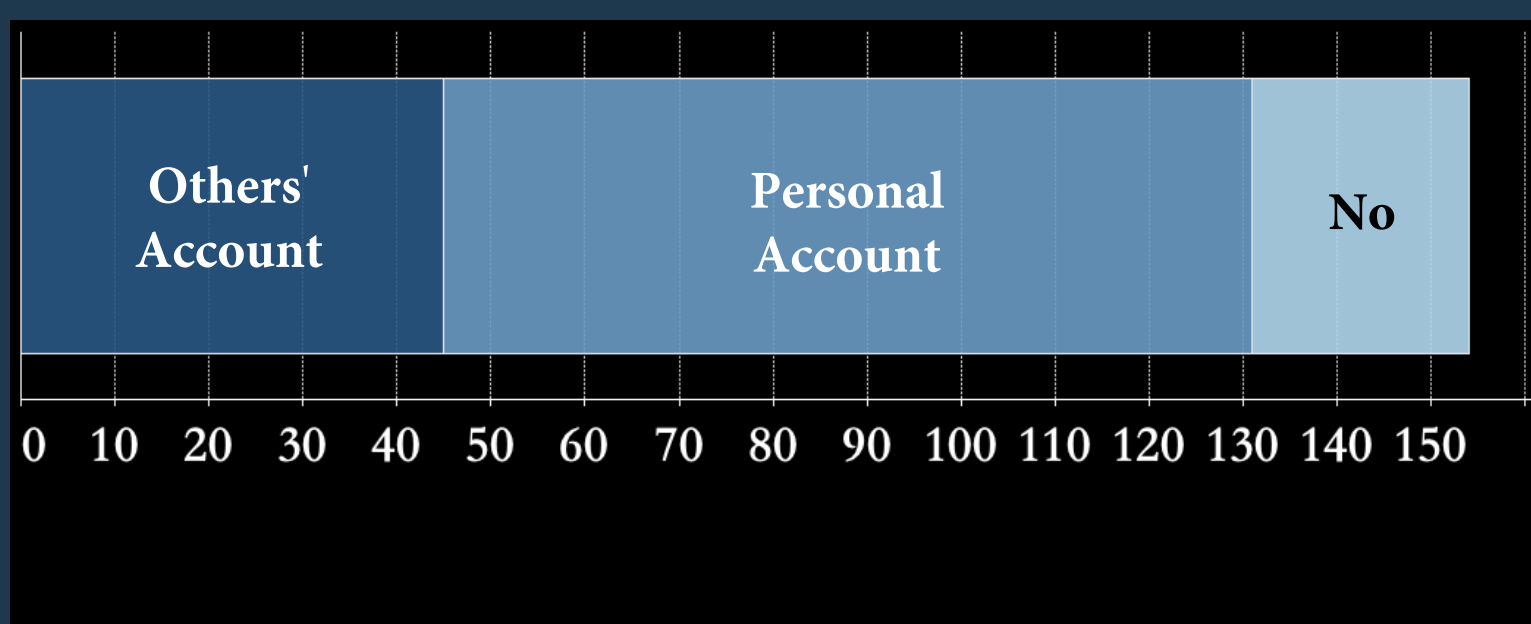

Social Media Used As Evidence