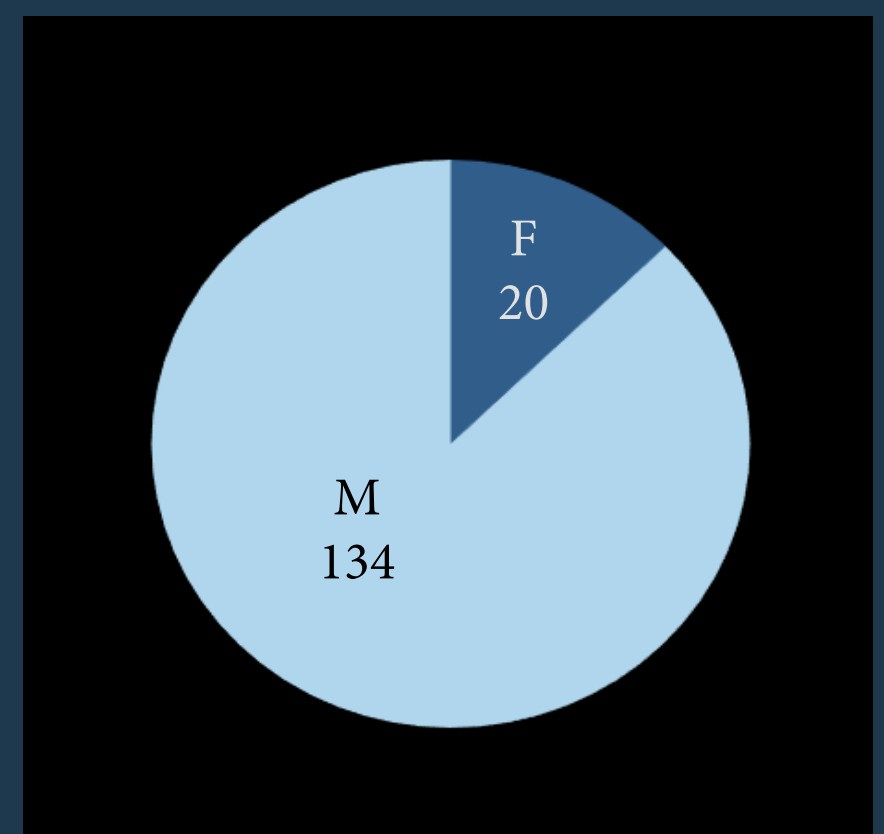

Gender

This infographic is updated periodically and may not reflect the most up-to-date numbers on the Program on Extremism's website.