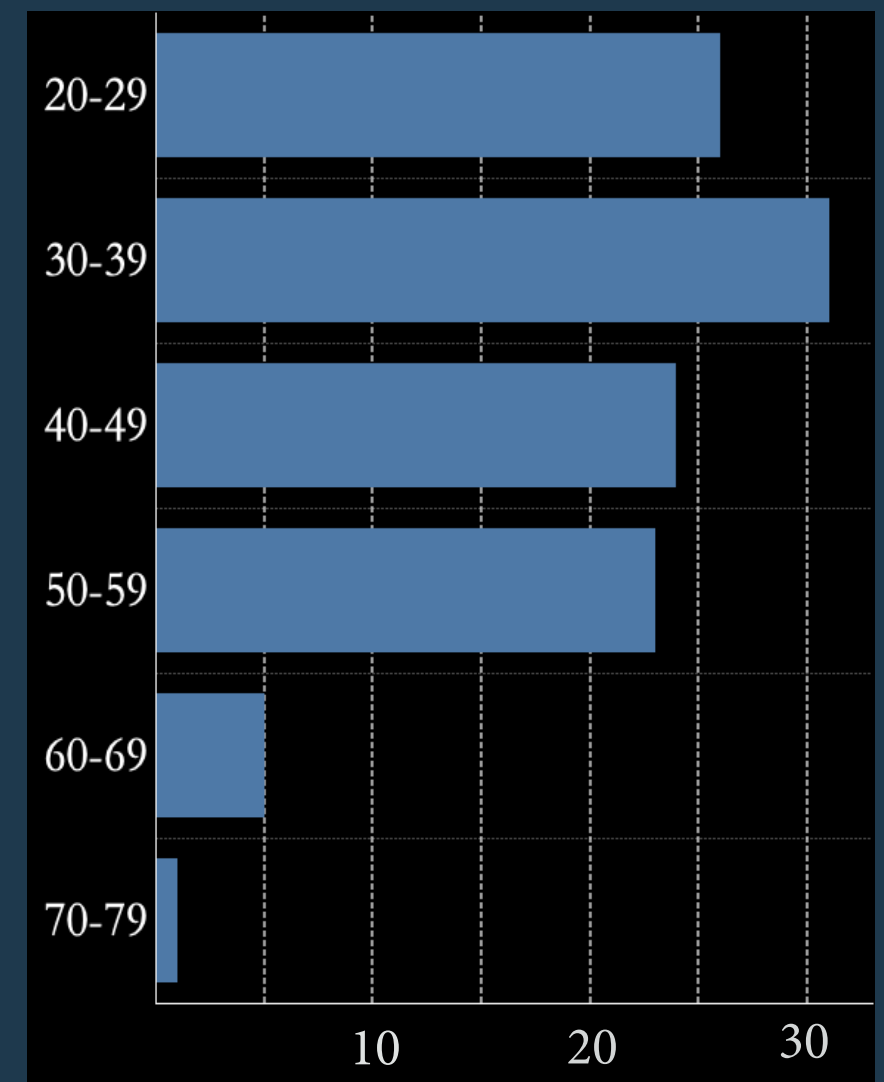

# THE CAPITOL HILL SIEGE

Updated: January 26, 2021

Program on Extremism

THE GEORGE WASHINGTON UNIVERSITY

## Number of federal cases: 154

Note: The data depicted were collected from federal cases only. A collection of individuals charged in the District of Columbia is available on the Program on Extremism's website, but data were not gathered from these cases due to inconsistencies in available documents and reporting.

## Age at time of arrest

Average Age: 40.  
Ages were unknown for 43 individuals.