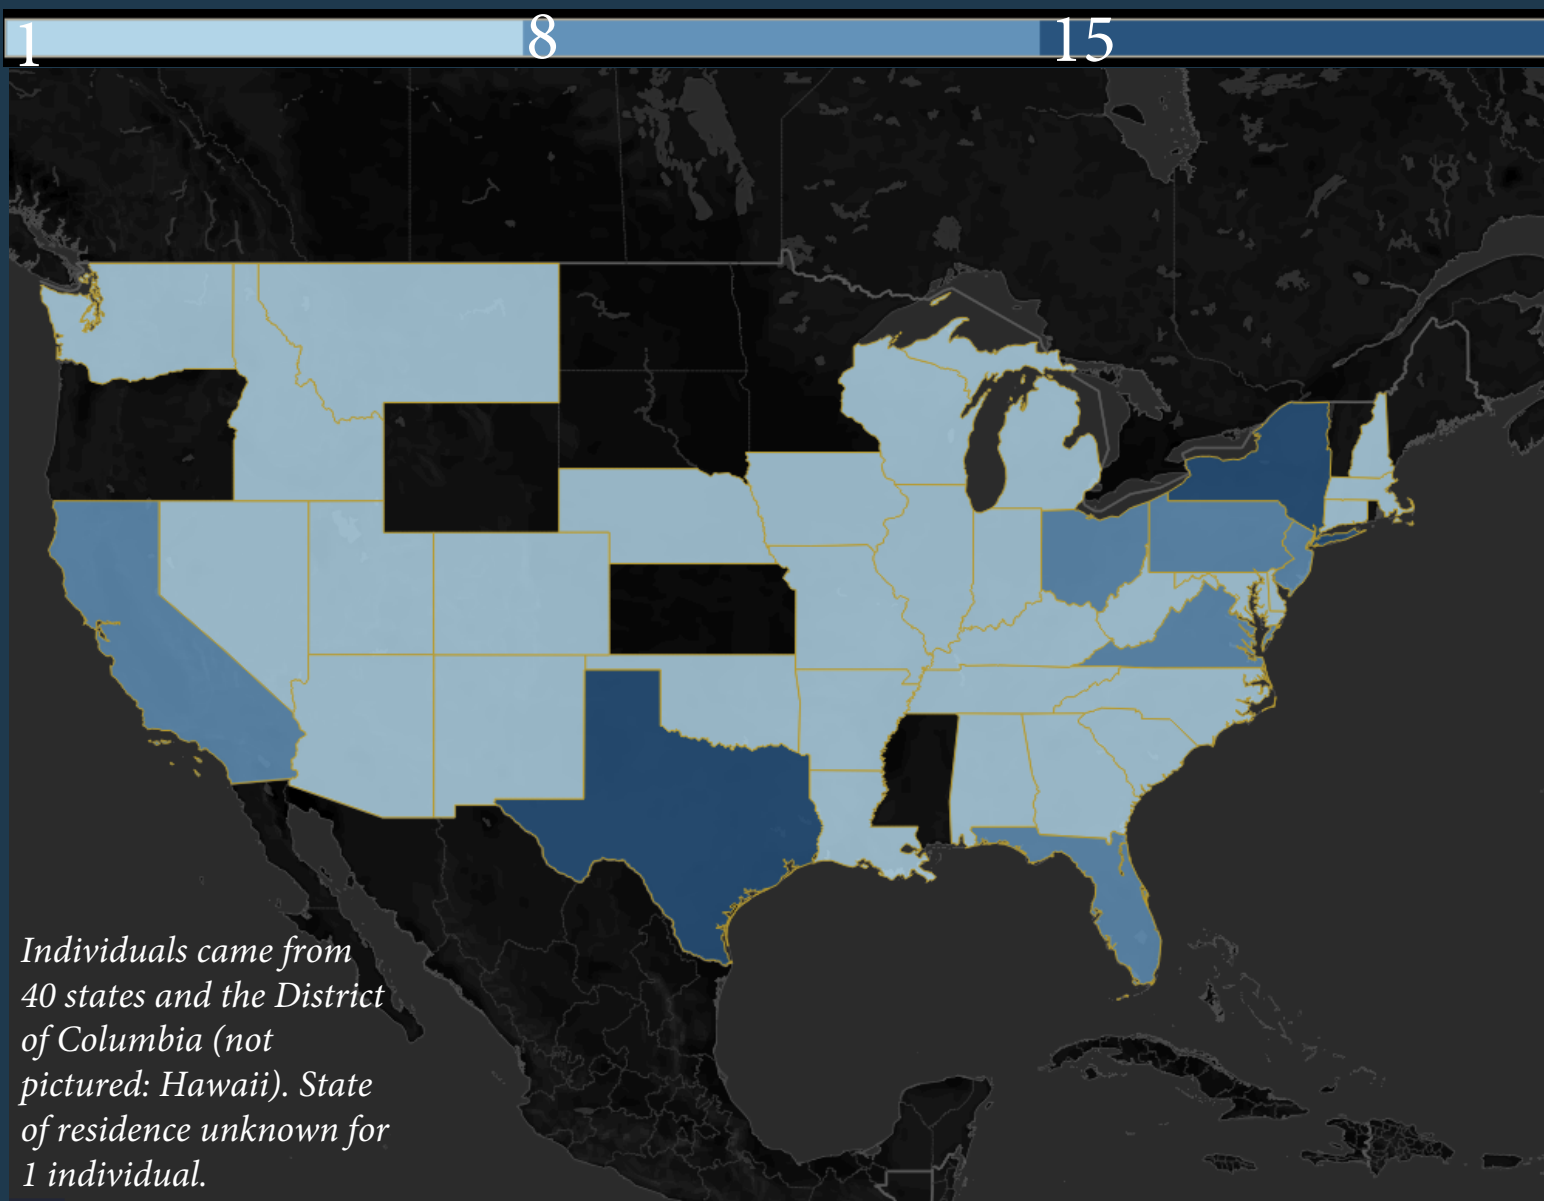

THE CAPITOL HILL SIEGE

Updated: February 4, 2021

Program on Extremism

THE GEORGE WASHINGTON UNIVERSITY

Number of federal cases: 181

Note: The data depicted were collected from federal cases only. A collection of individuals charged in the District of Columbia is available on the Program on Extremism's website, but data were not gathered from these cases due to inconsistencies in available documents and reporting.

Number of Cases per State of Residence

Age at Time of Arrest

Average Age: 40.
Ages were unknown for 46 individuals.

Social Media Used As Evidence

Gender

This infographic is updated periodically and may not reflect the most up-to-date numbers on the Program on Extremism's website.