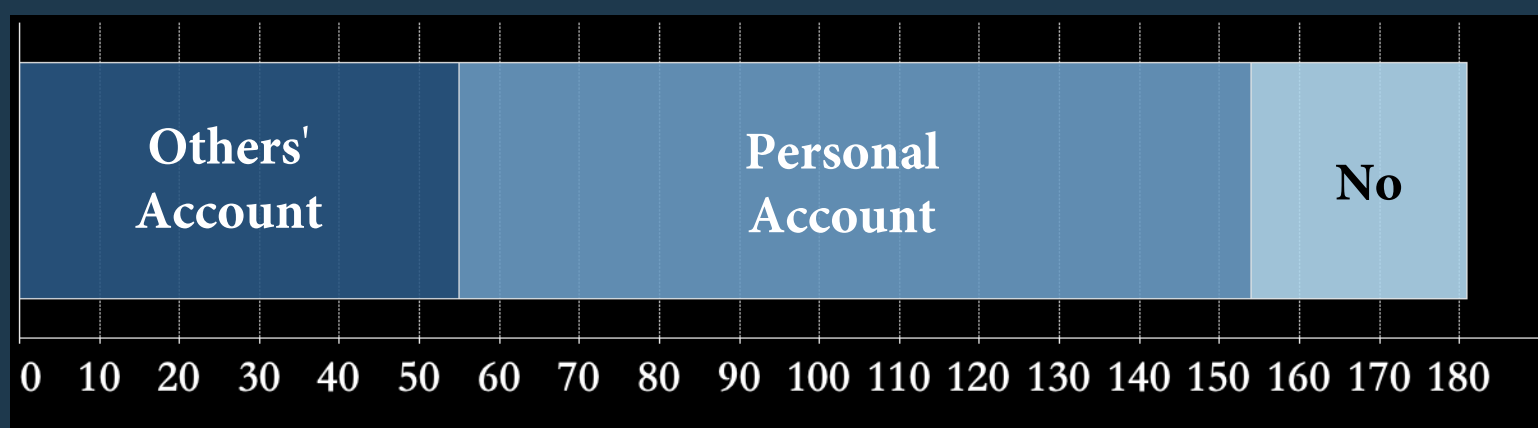

Number of Cases per State of Residence

Age at Time of Arrest

Average Age: 40.
Ages were unknown for 46 individuals.

Social Media Used As Evidence

Gender

This infographic is updated periodically and may not reflect the most up-to-date numbers on the Program on Extremism's website.