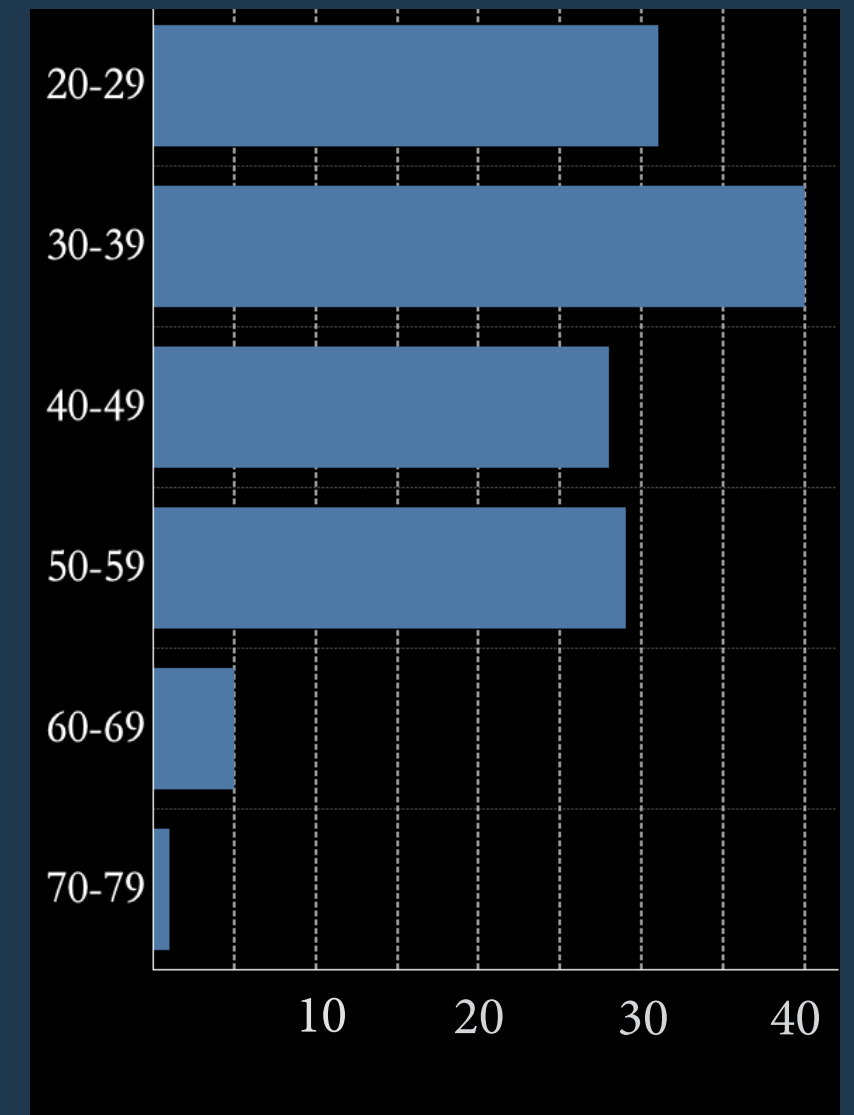

THE CAPITOL HILL SIEGE

Updated: February 4, 2021

Program on Extremism

THE GEORGE WASHINGTON UNIVERSITY

Number of federal cases: 181

Note: The data depicted were collected from federal cases only. A collection of individuals charged in the District of Columbia is available on the Program on Extremism's website, but data were not gathered from these cases due to inconsistencies in available documents and reporting.

Number of Cases per State of Residence

Age at Time of Arrest

Average Age: 40.
Ages were unknown for 46 individuals.

Social Media Used As Evidence

Gender

This infographic is updated periodically and may not reflect the most up-to-date numbers on the Program on Extremism's website.