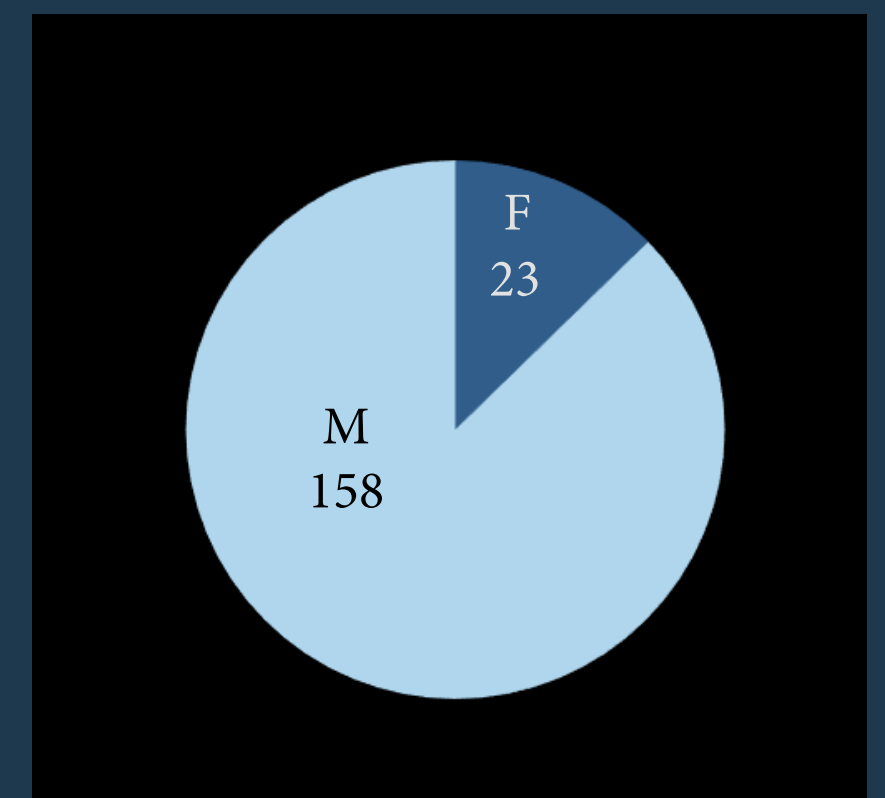

THE CAPITOL HILL SIEGE

Updated: February 4, 2021

Program on Extremism

THE GEORGE WASHINGTON UNIVERSITY

Number of federal cases: 181

Note: The data depicted were collected from federal cases only. A collection of individuals charged in the District of Columbia is available on the Program on Extremism's website, but data were not gathered from these cases due to inconsistencies in available documents and reporting.

Number of Cases per State of Residence

Age at Time of Arrest

Average Age: 40.
Ages were unknown for 46 individuals.

Social Media Used As Evidence

Gender

This infographic is updated periodically and may not reflect the most up-to-date numbers on the Program on Extremism's website.