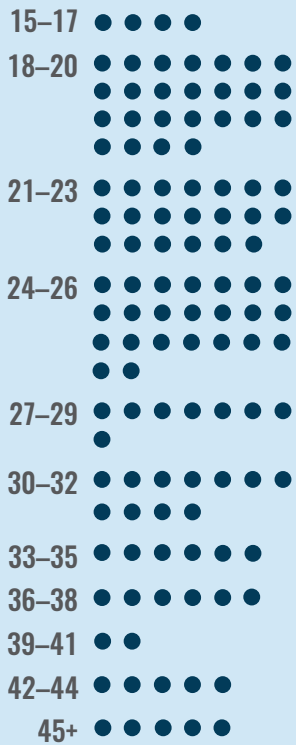

GW EXTREMISM TRACKER ISIS IN AMERICA

new research & analysis from the
Program on Extremism

THE GEORGE WASHINGTON UNIVERSITY

AGE

27 average age
at charging

● = 1 person

109 individuals have been charged in the U.S. with ISIS-related offenses since the first arrests in March 2014.
(As of October 31, 2016)

58 individuals have pleaded or were found guilty.

The FBI has stated that there are active ISIS-related investigations in all 50 states. To date, 26 states have had at least one charge within their borders:

NUMBERS BY STATE

DEMOGRAPHICS & CHARGES

12.1 YEARS
average length of sentence

Read the full report:

ISIS IN AMERICA
FROM RETWEETS TO RAQQA