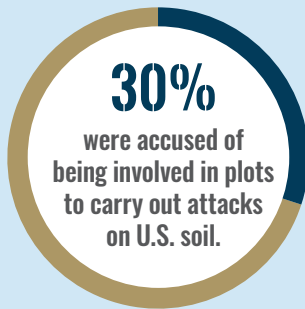

GW EXTREMISM TRACKER ISIS IN AMERICA

new research & analysis from the
Program on Extremism

THE GEORGE WASHINGTON UNIVERSITY

AGE

27 average age
at charging

● = 1 person

109 individuals have been charged in the U.S. with ISIS-related offenses since the first arrests in March 2014.
(As of October 31, 2016)

58 individuals have pleaded or were found guilty.

The FBI has stated that there are active ISIS-related investigations in all 50 states. To date, 26 states have had at least one charge within their borders:

NUMBERS BY STATE

DEMOGRAPHICS & CHARGES

12.1 YEARS
average length of sentence

Read the full report:

ISIS IN AMERICA
FROM RETWEETS TO RAQQA