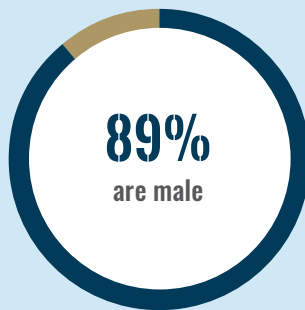

12.1 YEARS
average length of sentence