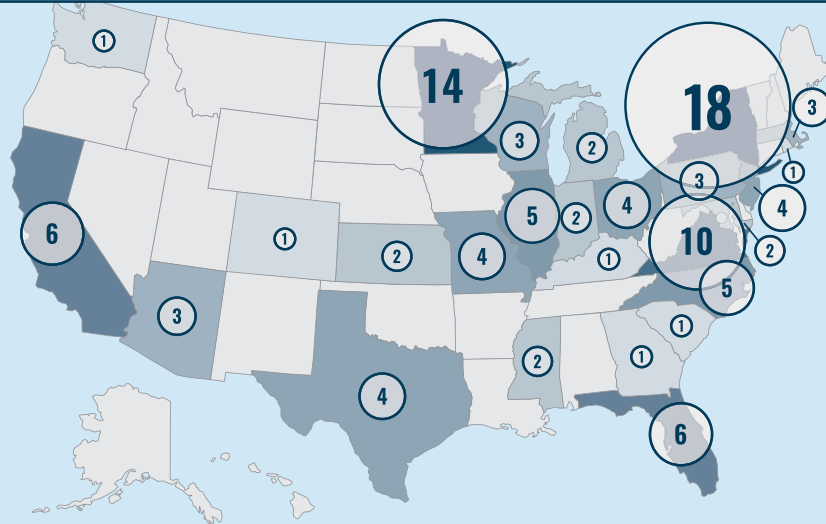

GW EXTREMISM TRACKER ISIS IN AMERICA

new research & analysis from the
Program on Extremism

THE GEORGE WASHINGTON UNIVERSITY

AGE

27 average age
at charging

● = 1 person

109 individuals have been charged in the U.S. with ISIS-related offenses since the first arrests in March 2014.
(As of October 31, 2016)

58 individuals have pleaded or were found guilty.

The FBI has stated that there are active ISIS-related investigations in all 50 states. To date, 26 states have had at least one charge within their borders:

NUMBERS BY STATE

DEMOGRAPHICS & CHARGES

12.1 YEARS
average length of sentence

Read the full report:

ISIS IN AMERICA
FROM RETWEETS TO RAQQA