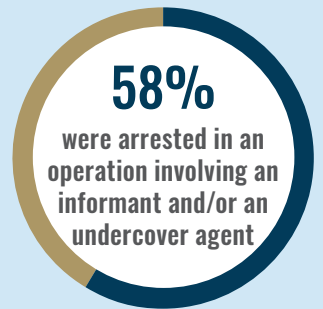

GW EXTREMISM TRACKER ISIS IN AMERICA

new research & analysis from the
Program on Extremism

THE GEORGE WASHINGTON UNIVERSITY

AGE

27 average age
at charging

● = 1 person

109 individuals have been charged in the U.S. with ISIS-related offenses since the first arrests in March 2014.
(As of October 31, 2016)

58 individuals have pleaded or were found guilty.

The FBI has stated that there are active ISIS-related investigations in all 50 states. To date, 26 states have had at least one charge within their borders:

NUMBERS BY STATE

DEMOGRAPHICS & CHARGES

12.1 YEARS
average length of sentence

Read the full report:

ISIS IN AMERICA
FROM RETWEETS TO RAQQA