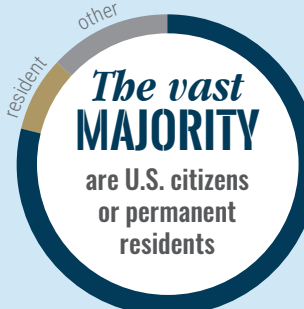

GW EXTREMISM TRACKER ISIS IN AMERICA

new research & analysis from the
Program on Extremism

THE GEORGE WASHINGTON UNIVERSITY

AGE

27 average age
at charging

● = 1 person

109 individuals have been charged in the U.S. with ISIS-related offenses since the first arrests in March 2014.
(As of October 31, 2016)

58 individuals have pleaded or were found guilty.

The FBI has stated that there are active ISIS-related investigations in all 50 states. To date, 26 states have had at least one charge within their borders:

NUMBERS BY STATE

DEMOGRAPHICS & CHARGES

12.1 YEARS
average length of sentence

Read the full report:

ISIS IN AMERICA
FROM RETWEETS TO RAQQA