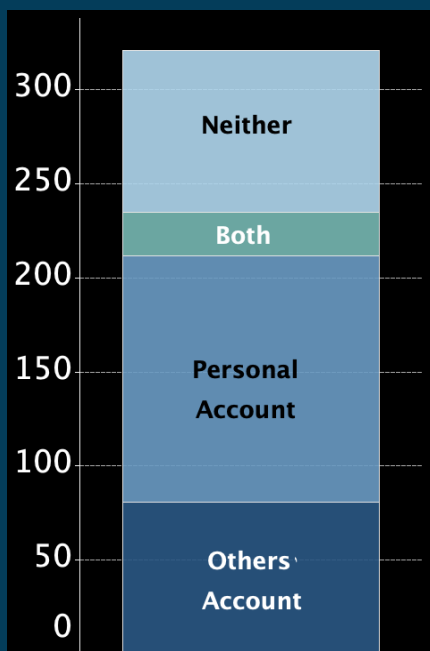

THE CAPITOL HILL SIEGE

SNAPSHOT

Program on
Extremism

Number of Federal Cases: **321**

Last Updated: **March 18, 2021**

Number of Cases by State of Residence

Age at Time of Arrest

Social Media Used As Evidence

Gender

Note: The data depicted were collected from federal cases only. A collection of individuals charged in the District of Columbia is available on the Program on Extremism's website, but data were not gathered from these cases due to inconsistencies in available documents and reporting. This infographic is updated periodically and may not reflect the most up-to-date numbers on The Program on Extremism's website. State of Residence was unknown for 1 individual and ages could not be verified for 53 individuals.