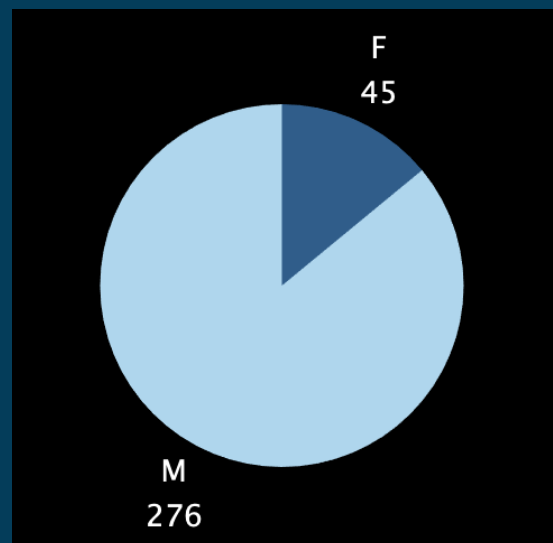

THE CAPITOL HILL SIEGE

SNAPSHOT

Program on
Extremism

Number of Federal Cases: **321**

Last Updated: **March 18, 2021**

Number of Cases by State of Residence

Age at Time of Arrest

Social Media Used As Evidence

Gender

Note: The data depicted were collected from federal cases only. A collection of individuals charged in the District of Columbia is available on the Program on Extremism's website, but data were not gathered from these cases due to inconsistencies in available documents and reporting. This infographic is updated periodically and may not reflect the most up-to-date numbers on The Program on Extremism's website. State of Residence was unknown for 1 individual and ages could not be verified for 53 individuals.