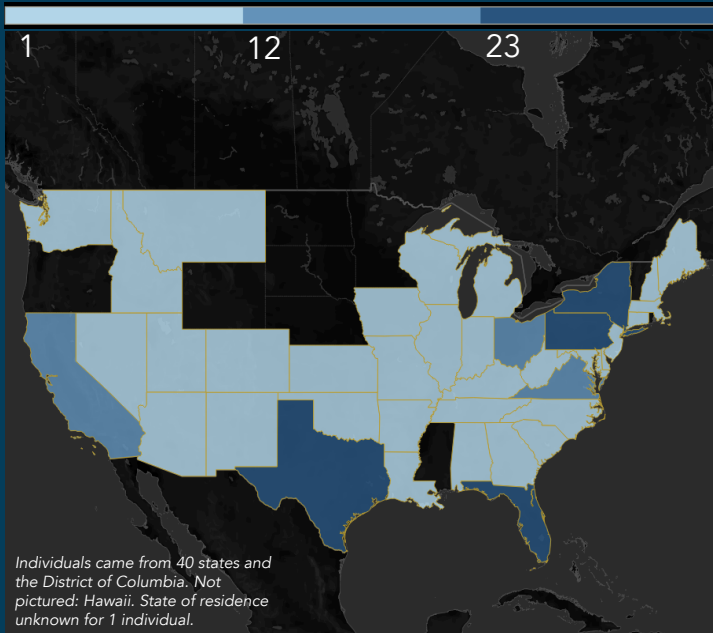

THE CAPITOL HILL SIEGE

SNAPSHOT

Program on
Extremism

Number of Federal Cases: **321**

Last Updated: **March 18, 2021**

Number of Cases by State of Residence

Age at Time of Arrest

Social Media Used As Evidence

Gender

Note: The data depicted were collected from federal cases only. A collection of individuals charged in the District of Columbia is available on the Program on Extremism's website, but data were not gathered from these cases due to inconsistencies in available documents and reporting. This infographic is updated periodically and may not reflect the most up-to-date numbers on The Program on Extremism's website. State of Residence was unknown for 1 individual and ages could not be verified for 53 individuals.