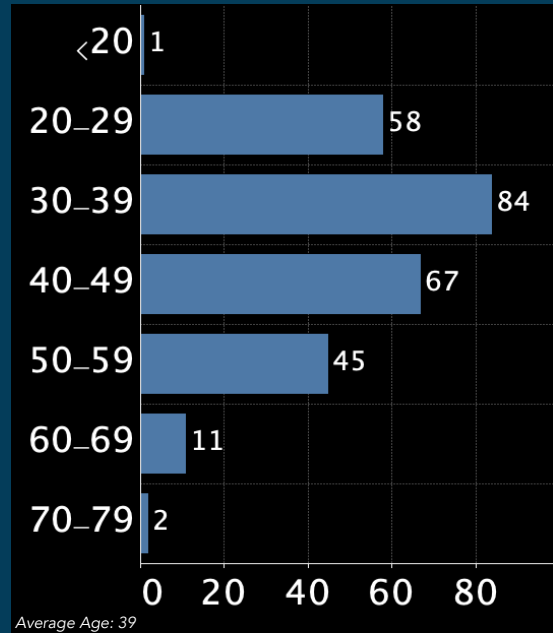

THE CAPITOL HILL SIEGE

SNAPSHOT

Program on
Extremism

Number of Federal Cases: **321**

Last Updated: **March 18, 2021**

Number of Cases by State of Residence

Age at Time of Arrest

Social Media Used As Evidence

Gender

Note: The data depicted were collected from federal cases only. A collection of individuals charged in the District of Columbia is available on the Program on Extremism's website, but data were not gathered from these cases due to inconsistencies in available documents and reporting. This infographic is updated periodically and may not reflect the most up-to-date numbers on The Program on Extremism's website. State of Residence was unknown for 1 individual and ages could not be verified for 53 individuals.