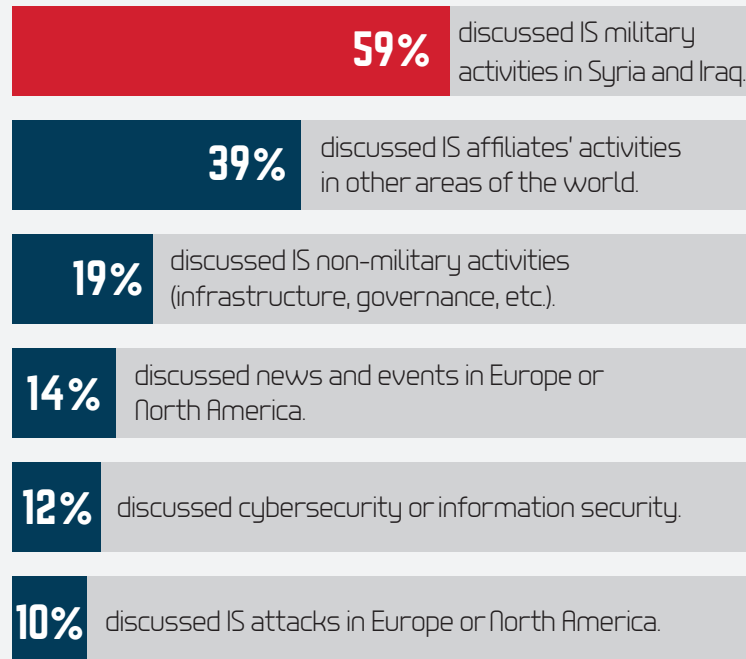

TELEGRAM TRACKER

BY THE PROGRAM ON EXTREMISM

Program on Extremism

THE GEORGE WASHINGTON UNIVERSITY

SUMMER 2017

397
CHANNELS
TRACKED

From June 1 to August 31, 2017, Program on Extremism researchers tracked, analyzed, and coded¹ 397 pro-Islamic State (IS) channels containing English-language content on the messaging application Telegram.²

80.4%
OF CHANNELS

WERE PRIVATE (INVITE-ONLY). 19.6% WERE PUBLIC CHANNELS.

142

The average number of channel members was 142. The most popular channel had 1,605 members.

WHAT PERCENTAGE OF CHANNELS DISCUSSED THESE POPULAR TOPICS?³